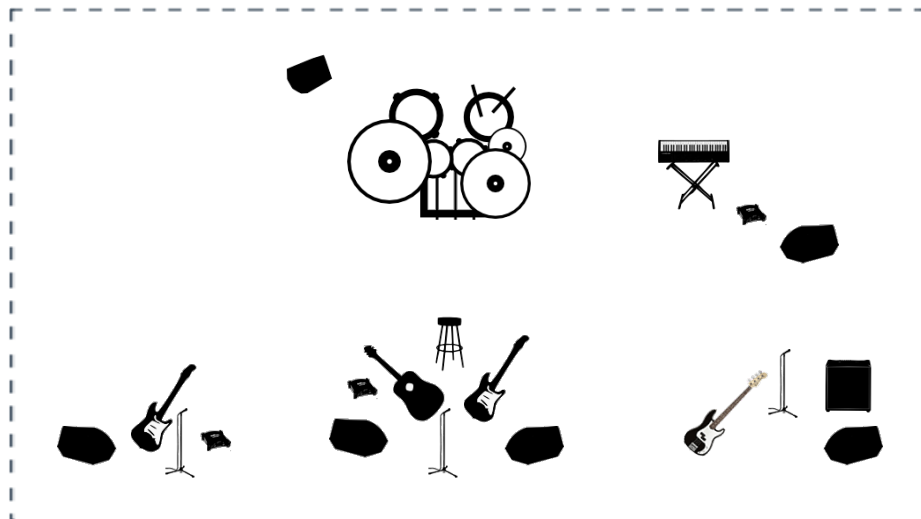

FREI.NACH.PLAN

Channels List

	Instrument	Microphone	Effects (optional)	Comments
1	Bass Drum	Shure Beta52		
2	Snare Drum	Shure SM57		
3	Hi-hat	Shure SM57		
4	Tom	Sennheiser E604		
5	Tom	Sennheiser E604		
6	Floor tom	Shure SM57		
7	Ride	AKG C414		
8	Crash	AKG C414		
9	Keys	DI - Línea		
10	Bass	Shure SM57		
11	Bass	DI - Línea		
12	Vocals	Shure SM58		
13	Acoustic guitar	Shure SM57		
14	Electric guitar	Shure SM57		
15	Vocals	Shure SM58	Hall für Gesang	Wenn möglich Funk
16	Vocals	Shure SM58		
17	Electric guitar	Shure SM57		